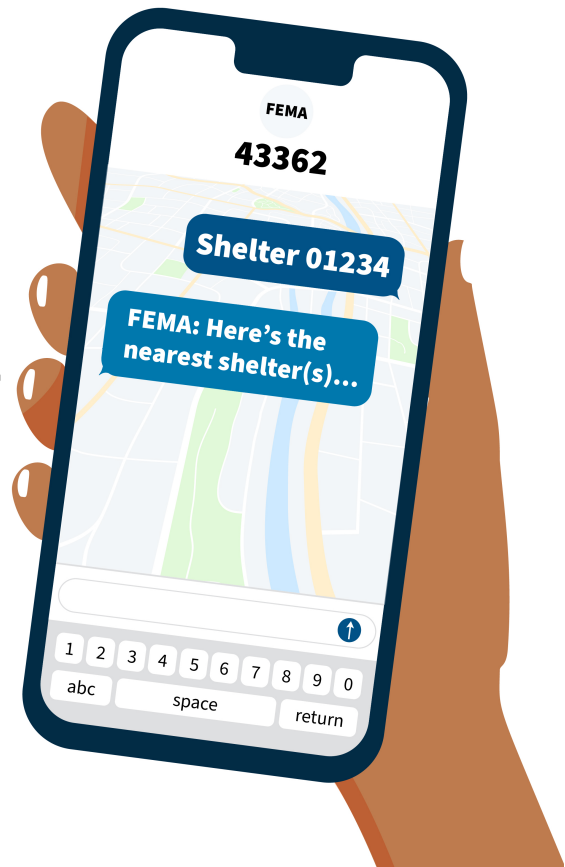

FEMA Updates Shelter Locator Texting Feature

Release Date: February 8, 2022

WASHINGTON -- Having the right information at the right time is often key to surviving a disaster. FEMA's updated texting feature allows the public to access shelter addresses when they need it most. Users can text "shelter" and their ZIP code to 43362 to get a list of nearby shelter locations. This effort is made possible through collaboration with the American Red Cross.

"Disasters frequently disrupt communications systems which can leave survivors feeling overwhelmed and helpless when they are trying to locate shelters," said FEMA Administrator Deanne Criswell. "Since texting capabilities are often unaffected during disasters, our updated Text to Shelter option is an easy and accessible way survivors can locate nearby shelters with a tap of a button. This feature will help keep our communities safe."

Disasters can strike anywhere, anytime. Save this number, 43362, in your phone today so you'll be able to find a safe space to shelter during a disaster. Information on different types of shelters and sheltering can be found on [Ready](#). Additional

FEMA

Page 1 of 2

ways to find shelter can be found on [FEMA](#) or [Red Cross](#).

Graphic

SEARCH FOR SHELTERS NEAR YOU

**Text
SHELTER
and your
ZIP CODE
to 43362**

Example: Shelter 01234

FEMA