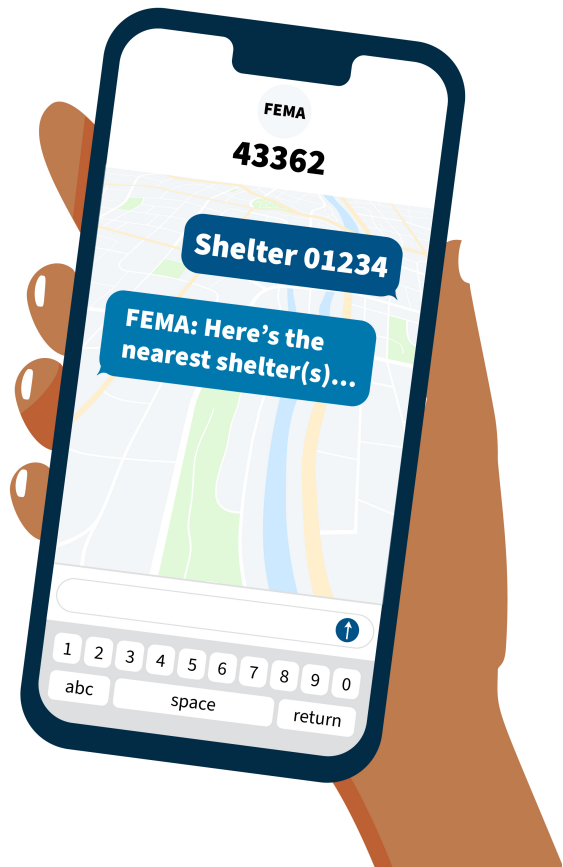

FEMA Updates Shelter Locator Texting Feature

Release Date: Février 8, 2022

WASHINGTON -- Having the right information at the right time is often key to surviving a disaster. FEMA's updated texting feature allows the public to access shelter addresses when they need it most. Users can text "shelter" and their ZIP code to 43362 to get a list of nearby shelter locations. This effort is made possible through collaboration with the American Red Cross.

"Disasters frequently disrupt communications systems which can leave survivors feeling overwhelmed and helpless when they are trying to locate shelters," said FEMA Administrator Deanne Criswell. "Since texting capabilities are often unaffected during disasters, our updated Text to Shelter option is an easy and accessible way survivors can locate nearby shelters with a tap of a button. This feature will help keep our communities safe."

Disasters can strike anywhere, anytime. Save this number, 43362, in your phone today so you'll be able to find a safe space to shelter during a disaster. Information on different types of shelters and sheltering can be found on [Ready](#). Additional

FEMA

ways to find shelter can be found on [FEMA](#) or [Red Cross](#).

Graphic

SEARCH FOR SHELTERS NEAR YOU

**Text
SHELTER
and your
ZIP CODE
to 43362**

Example: Shelter 01234

FEMA